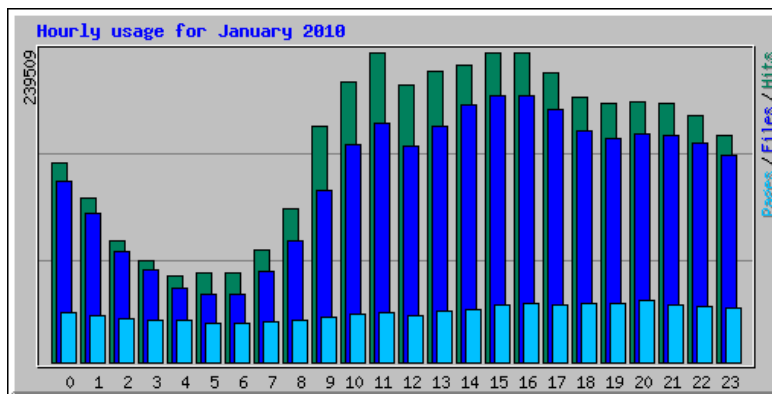

10	98845	2.44%	83806	2.46%	18453	1.99%	2059	2.35%	1269	3.39%	2418657	2.62%
11	136373	3.37%	118629	3.48%	18333	1.98%	2323	2.66%	1795	4.79%	2665429	2.89%
12	132644	3.28%	118100	3.46%	17114	1.85%	2249	2.57%	1758	4.69%	2824904	3.06%
13	129695	3.21%	113623	3.33%	15372	1.66%	2100	2.40%	1681	4.49%	2551266	2.76%
14	151504	3.75%	130616	3.83%	37128	4.00%	4377	5.00%	1889	5.04%	2791999	3.02%
15	172617	4.27%	147194	4.31%	38203	4.12%	3422	3.91%	1746	4.66%	3081600	3.34%
16	182917	4.52%	154373	4.52%	52849	5.70%	5237	5.99%	1434	3.83%	5207828	5.64%
17	181838	4.50%	142931	4.19%	64582	6.97%	7993	9.14%	1470	3.92%	5826086	6.31%
18	165379	4.09%	146107	4.28%	39187	4.23%	3553	4.06%	1995	5.32%	4792828	5.19%
19	142342	3.52%	121954	3.57%	26079	2.81%	2355	2.69%	1988	5.30%	3444364	3.73%
20	143283	3.54%	119831	3.51%	27679	2.99%	2450	2.80%	1956	5.22%	3602173	3.90%
21	148205	3.67%	122393	3.59%	37007	3.99%	2908	3.32%	1956	5.22%	3963967	4.29%
22	148392	3.67%	119201	3.49%	50341	5.43%	3102	3.55%	1828	4.88%	3333485	3.61%
23	149579	3.70%	106051	3.11%	50509	5.45%	3409	3.90%	1512	4.03%	4048437	4.38%
24	121942	3.02%	101363	2.97%	49780	5.37%	3739	4.27%	1392	3.71%	3287251	3.56%
25	146953	3.63%	129081	3.78%	45749	4.93%	4413	5.04%	2014	5.37%	3510853	3.80%
26	127673	3.16%	106599	3.12%	19554	2.11%	2458	2.81%	2046	5.46%	1975309	2.14%
27	109569	2.71%	92762	2.72%	17040	1.84%	2313	2.64%	1898	5.06%	1705371	1.85%
28	120131	2.97%	104507	3.06%	26208	2.83%	2462	2.81%	1966	5.25%	2411214	2.61%
29	125010	3.09%	100939	2.96%	28756	3.10%	2556	2.92%	1841	4.91%	2749670	2.98%
30	143872	3.56%	103003	3.02%	46837	5.05%	2466	2.82%	1453	3.88%	2698271	2.92%
31	131460	3.25%	114683	3.36%	51748	5.58%	2083	2.38%	1365	3.64%	2724726	2.95%

Hourly Statistics for January 2010												
Hour	Hits			Files			Pages			KBytes		
	Avg	Total		Avg	Total		Avg	Total		Avg	Total	
0	4966	153949	3.81%	4508	139777	4.10%	1219	37799	4.08%	125747	3898160	4.22%
1	4104	127252	3.15%	3696	114595	3.36%	1164	36103	3.89%	115220	3571832	3.87%
2	3037	94174	2.33%	2770	85880	2.52%	1074	33299	3.59%	101775	3155026	3.42%
3	2532	78511	1.94%	2285	70849	2.08%	1057	32780	3.54%	93782	2907254	3.15%
4	2155	66806	1.65%	1862	57751	1.69%	1060	32861	3.54%	91047	2822445	3.06%
5	2243	69562	1.72%	1712	53076	1.56%	962	29829	3.22%	82228	2549082	2.76%
6	2219	68798	1.70%	1676	51980	1.52%	988	30636	3.30%	84120	2607730	2.82%
7	2804	86944	2.15%	2247	69684	2.04%	1018	31588	3.41%	93903	2911004	3.15%
8	3828	118678	2.94%	3024	93758	2.75%	1063	32973	3.56%	95199	2951162	3.20%
9	5874	182104	4.50%	4288	132948	3.90%	1125	34900	3.76%	110726	3432511	3.72%
10	6968	216021	5.34%	5420	168042	4.93%	1200	37223	4.01%	129252	4006826	4.34%
11	7726	239509	5.92%	5972	185159	5.43%	1223	37940	4.09%	134684	4175196	4.52%
12	6905	214055	5.29%	5371	166527	4.88%	1177	36503	3.94%	126064	3907969	4.23%
13	7264	225200	5.57%	5881	182318	5.34%	1272	39461	4.26%	134667	4174670	4.52%
14	7411	229748	5.68%	6409	198699	5.82%	1312	40699	4.39%	148784	4612297	5.00%
15	7699	238680	5.90%	6626	205416	6.02%	1440	44650	4.82%	153158	4747896	5.14%
16	7697	238624	5.90%	6652	206228	6.04%	1459	45253	4.88%	157161	4871995	5.28%
17	7206	223397	5.53%	6311	195644	5.73%	1442	44728	4.82%	163444	5066769	5.49%
18	6589	204275	5.05%	5777	179099	5.25%	1459	45247	4.88%	151811	4706153	5.10%
19	6438	199605	4.94%	5592	173382	5.08%	1483	45993	4.96%	144733	4486728	4.86%
20	6496	201401	4.98%	5677	176001	5.16%	1545	47915	5.17%	141876	4398153	4.76%
21	6462	200334	4.95%	5668	175715	5.15%	1427	44247	4.77%	129521	4015160	4.35%
22	6162	191045	4.72%	5477	169811	4.98%	1381	42839	4.62%	135992	4215763	4.57%