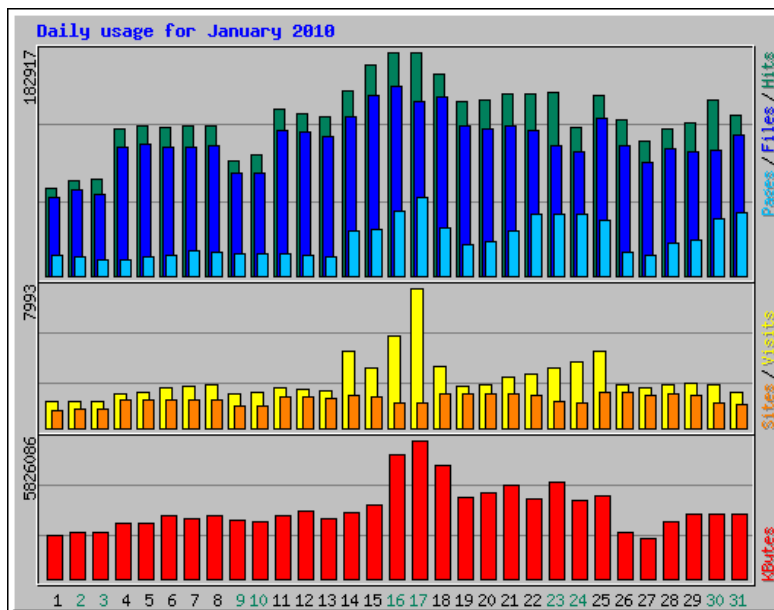

Monthly Statistics for January 2010		
Total Hits	4043323	
Total Files	3411752	
Total Pages	927104	
Total Visits	87484	
Total KBytes	92330558	
Total Unique Sites	37480	
Total Unique URLs	153311	
Total Unique Referrers	10919	
Total Unique User Agents	1766	
	Avg	Max
Hits per Hour	5434	15068
Hits per Day	130429	182917
Files per Day	110056	154373
Pages per Day	29906	64582
Visits per Day	2822	7993
KBytes per Day	2978405	5826086
Hits by Response Code		
Undefined response code	16	
Code 200 - OK	3411752	
Code 206 - Partial Content	2607	
Code 301 - Moved Permanently	1335	
Code 302 - Found	2531	
Code 304 - Not Modified	338534	
Code 400 - Bad Request	180	
Code 403 - Forbidden	303	
Code 404 - Not Found	283051	
Code 500 - Internal Server Error	3014	

Daily Statistics for January 2010												
Day	Hits	Files	Pages	Visits	Sites	KBytes						
1	72146	63711	16740	1495	1029	1841460	1.78%	1.87%	1.81%	1.71%	2.75%	1.99%
2	77453	69879	15970	1554	1125	1984570	1.92%	2.05%	1.72%	1.78%	3.00%	2.15%
3	79225	66870	13493	1527	1057	1956878	1.96%	1.96%	1.46%	1.75%	2.82%	2.12%
4	120517	105035	13498	1982	1596	2314463	2.98%	3.08%	1.46%	2.27%	4.26%	2.51%
5	122528	107074	15288	2032	1637	2322991	3.03%	3.14%	1.65%	2.32%	4.37%	2.52%
6	121911	105626	16459	2292	1629	2625510	3.02%	3.10%	1.78%	2.62%	4.35%	2.84%
7	122504	105657	20184	2399	1631	2531717	3.03%	3.10%	2.18%	2.74%	4.35%	2.74%
8	122698	106450	18854	2495	1565	2676274	3.03%	3.12%	2.03%	2.85%	4.18%	2.90%
9	94118	83704	18110	1963	1224	2461006	2.33%	2.45%	1.95%	2.24%	3.27%	2.67%